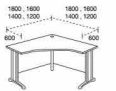

A Workstation Table with Centre Steel Leg

ZTAW-1800
L1800 W1800 H750 D600
ZTAW-1600
L1600 W1600 H750 D600
ZTAW-1400
L1400 W1400 H750 D600
ZTAW-1200
L1200 W1200 H750 D600