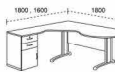

ZT180-(R)
L1800 W1800 H750
ZT1816-(R)
L1800 W1600 H750