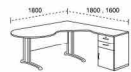

ZT180-(L)
L1800 W1800 H750
ZT1816-(L)
L1800 W1600 H750