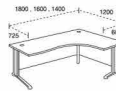

ZTLW-(R)18001200
L1800 W1200 H750 LD725 RD600
ZTLW-(R)16001200
L1600 W1200 H750 LD725 RD600
ZTLW-(R)14001200
L1400 W1200 H750 LD725 RD600