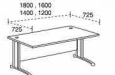

zeta SERIES

Standard Table