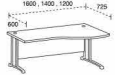

Curve Workstation (Right)

ZTCW-(R)1600
L1600 LW600 RW725 H750
ZTCW-(R)1400
L1400 LW600 RW725 H750
ZTCW-(R)1200
L1200 LW600 RW725 H750