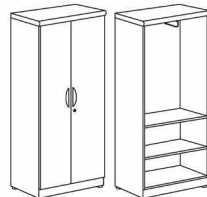

**Side Return  
With Lockable 3 Drawers**  
 NUV SR1248 L 1200 x W480 x H690

**Conference Connection Top**  
 NUV CCNT1775 L 1703 x W750 x H750

**Coffee Table**  
 NUV CFT120 L 1200 x W600 x H425

**Coffee Table**  
 NUV CFT60 L 600 x W600 x H425

**Mobile Pedestal**  
 NUV MP (3D) L 405 x W485 x H550

**Fixed Pedestal**  
 NUV FP (3D) L 405 x W460 x H570

**Return Drawer**  
 NUV RD (3D) L 405 x W380 x H450

**Writing Pad**  
 NUV WP L 600 x W376

**Credenza With  
Lockable Swinging Door**  
 NUV CW160 L 1600 x W430 x H750

**Executive Low Cabinet With  
Lockable 3 Drawers**  
 NUV LC750 (3D) L 800 x W430 x H750

**Executive Medium Cabinet With  
Lockable Wooden Frame Glass Door**  
 NUV MC1200WFGD L 800 x W430 x H1200

**Filing Cabinet With Lock**  
 NUV HC2000FL L 800 x W430 x H2000

**Wardrobe With Lock**  
 NUV HC2000WR L 800 x W430 x H2000

**High Cabinet With  
Lockable Glass Door**  
 NUV HC2000GD L 800 x W430 x H2000

**High Cabinet With  
Lockable Wooden Frame Glass Door**  
 NUV HC2000WFGD L 800 x W430 x H2000