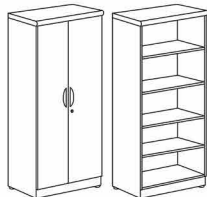

**Side Return  
With Lockable 3 Drawers**  
 NUV SR1248 L 1200 x W480 x H690

**Conference Connection Top**  
 NUV CCNT1775 L 1703 x W750 x H750

**Coffee Table**  
 NUV CFT120 L 1200 x W600 x H425

**Coffee Table**  
 NUV CFT60 L 600 x W600 x H425

**Mobile Pedestal**  
 NUV MP (3D) L 405 x W485 x H550

**Fixed Pedestal**  
 NUV FP (3D) L 405 x W460 x H570

**Return Drawer**  
 NUV RD (3D) L 405 x W380 x H450

**Writing Pad**  
 NUV WP L 600 x W376

**Credenza With  
Lockable Swinging Door**  
 NUV CW160 L 1600 x W430 x H750

**Executive Low Cabinet With  
Lockable 3 Drawers**  
 NUV LC750 (3D) L 800 x W430 x H750

**Executive Medium Cabinet With  
Lockable Wooden Frame Glass Door**  
 NUV MC1200WFGD L 800 x W430 x H1200

**Filing Cabinet With Lock**  
 NUV HC2000FL L 800 x W430 x H2000

**Wardrobe With Lock**  
 NUV HC2000WR L 800 x W430 x H2000

**High Cabinet With  
Lockable Glass Door**  
 NUV HC2000GD L 800 x W430 x H2000

**High Cabinet With  
Lockable Wooden Frame Glass Door**  
 NUV HC2000WFGD L 800 x W430 x H2000