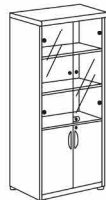

**Side Return  
With Lockable 3 Drawers**  
 NUV SR1248 L 1200 x W480 x H690

**Conference Connection Top**  
 NUV CCNT1775 L 1703 x W750 x H750

**Coffee Table**  
 NUV CFT120 L 1200 x W600 x H425

**Coffee Table**  
 NUV CFT60 L 600 x W600 x H425

**Mobile Pedestal**  
 NUV MP (3D) L 405 x W485 x H550

**Fixed Pedestal**  
 NUV FP (3D) L 405 x W460 x H570

**Return Drawer**  
 NUV RD (3D) L 405 x W380 x H450

**Writing Pad**  
 NUV WP L 600 x W376

**Credenza With  
Lockable Swinging Door**  
 NUV CW160 L 1600 x W430 x H750

**Executive Low Cabinet With  
Lockable 3 Drawers**  
 NUV LC750 (3D) L 800 x W430 x H750

**Executive Medium Cabinet With  
Lockable Wooden Frame Glass Door**  
 NUV MC1200WFGD L 800 x W430 x H1200

**Filing Cabinet With Lock**  
 NUV HC2000FL L 800 x W430 x H2000

**Wardrobe With Lock**  
 NUV HC2000WR L 800 x W430 x H2000

**High Cabinet With  
Lockable Glass Door**  
 NUV HC2000GD L 800 x W430 x H2000

**High Cabinet With  
Lockable Wooden Frame Glass Door**  
 NUV HC2000WFGD L 800 x W430 x H2000