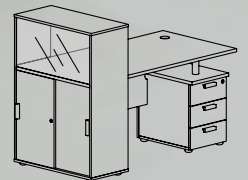

NETZ STATION

SINGLE SEATER NETZSTATION (LEFT)

NZ SG1600 (L)
L1600 W840 H1160

NZ SG1800 (L)
L1800 W840 H1160

SINGLE SEATER NETZSTATION (RIGHT)

NZ SG1600 (R)
L1600 W840 H1160

NZ SG1800 (R)
L1800 W840 H1160

Reco®
OFFICE CONCEPT