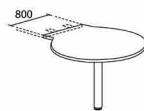

END TABLE WITH STEEL LEG

MTET90 900 x 900 x 750