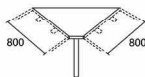

CONNECTION TOP WITH STEEL LEG

MTCT80 800 x 800 x 750