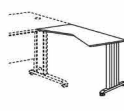

MATRIX SERIES

DIMENSION

WRITING TABLE

MT880 800 x 800 x 750
MT1280 1200 x 800 x 750
MT1480 1400 x 800 x 750
MT1680 1600 x 800 x 750
MT1880 1800 x 800 x 750
MT1890 1800 x 900 x 750

COMPUTER TABLE

MTCT800 800 x 800 x 750

ROUND MEETING TABLE WITH TULIP STEEL LEG

MTRMT120 1200 x 1200 x 750
MTRMT100 1000 x 1000 x 750

COUNTER TOP

MTCT1280 1200 x 300 x 285
MTCT1480 1400 x 300 x 285
MTCT1680 1600 x 300 x 285
MTCT1880 1800 x 300 x 285

MOBILE PHOTOCOPIER STAND

MT960 900 x 600 x 600

OPEN SHELF CABINET

MT8880 800 x 400 x 825

PIGEON HOLE CABINET

MT888P 800 x 400 x 825

SWINGING DOOR CABINET

MT888W 800 x 400 x 825

SLIDING DOOR CABINET

MT888S 800 x 400 x 825

FILING CABINET

MT840W 800 x 400 x 1975

BOOKSHELF WITH MAGNETIC SYSTEM

MT840 800 x 400 x 1975

MOBILE PEDESTAL

MTMP(2D) 415 x 490 x 560

MOBILE PEDESTAL

MTMP(3D) 415 x 490 x 560

MOBILE PEDESTAL

MTMP(4D) 415 x 490 x 587

FILING DRAWER

MTFD(2D) 480 x 590 x 750

FILING DRAWER

MTFD(3D) 480 x 590 x 1080

ROUND CONNECTION TOP WITH STEEL LEG

MTRCT80 800 x 800 x 750

CONNECTION TOP WITH STEEL LEG

MTCT80 800 x 800 x 750

END TABLE WITH STEEL LEG

MTET40 800 x 400 x 750

END TABLE WITH STEEL LEG

MTET90 900 x 900 x 750

CONFERENCE CONNECTION TOP WITH STEEL LEG

MTCNT1780 1700 x 600 x 750

ERGONOMIC SIDE TABLE WITH STEEL LEG

MTEG (SL) 1000 x 600 x 750

ERGONOMIC SIDE TABLE WITH CD LEG

MTEG (SCD) 1000 x 600 x 750

CPU TROLLEY

MTCPU480 250 x 480 x 300

WRITING PAD

MTWP 600 x 376

PLASTIC KEYBOARD TRAY

MTKBT-P 550 x 270 x 35

* All Dimension in L x W x H (mm)

MATRIX SERIES