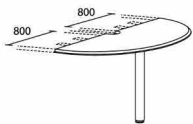

CONFERENCE CONNECTION TOP WITH STEEL LEG

MTCNT1780 1700 x 600 x 750