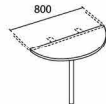

END TABLE WITH STEEL LEG

MTET40 800 x 400 x 750