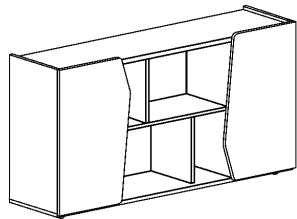

®

Reco

OFFICE CONCEPT

HM RCPT1600
Reception Counter

HIMA SERIES

**EXECUTIVE DESK
WITH EXTENSION**
HM ED2060
L2060 x W1836 x H750

**HIGH CABINET
WITH GLASS DOOR**
HM HC1915
L805 x W405 x H1915

CREDENZA
HM CDZ1600
L1600 x W400 x H825

TV BENCH
HM TV1600
L1600 x W400 x H522

RECEPTION COUNTER
HM RCPT1600
L1600 x W600 x H1060

MOBILE PEDESTAL
HM MP3
L405 x W485 x H530

COFFEE TABLE
HM CFT1260
L1200 x W600 x H450

SIDE COFFEE TABLE
HM CFT45
L450 x W450 x H450