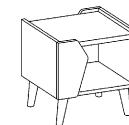

®

Reco

OFFICE CONCEPT

HM RCPT1600
Reception Counter

HIMA SERIES

**EXECUTIVE DESK
WITH EXTENSION**
HM ED2060
L2060 x W1836 x H750

**HIGH CABINET
WITH GLASS DOOR**
HM HC1915
L805 x W405 x H1915

CREDENZA
HM CDZ1600
L1600 x W400 x H825

TV BENCH
HM TV1600
L1600 x W400 x H522

RECEPTION COUNTER
HM RCPT1600
L1600 x W600 x H1060

MOBILE PEDESTAL
HM MP3
L405 x W485 x H530

COFFEE TABLE
HM CFT1260
L1200 x W600 x H450

SIDE COFFEE TABLE
HM CFT45
L450 x W450 x H450