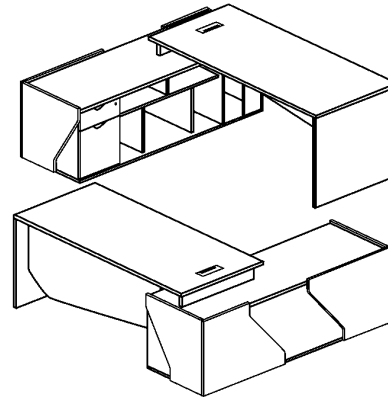

®

Reco

OFFICE CONCEPT

HM RCPT1600
Reception Counter

HIMA SERIES

**EXECUTIVE DESK
WITH EXTENSION**
HM ED2060
L2060 x W1836 x H750

**HIGH CABINET
WITH GLASS DOOR**
HM HC1915
L805 x W405 x H1915

CREDENZA
HM CDZ1600
L1600 x W400 x H825

TV BENCH
HM TV1600
L1600 x W400 x H522

RECEPTION COUNTER
HM RCPT1600
L1600 x W600 x H1060

MOBILE PEDESTAL
HM MP3
L405 x W485 x H530

COFFEE TABLE
HM CFT1260
L1200 x W600 x H450

SIDE COFFEE TABLE
HM CFT45
L450 x W450 x H450