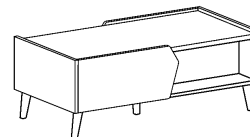

®

Reco

OFFICE CONCEPT

HM RCPT1600
Reception Counter

HIMA SERIES

**EXECUTIVE DESK
WITH EXTENSION**
HM ED2060
L2060 x W1836 x H750

**HIGH CABINET
WITH GLASS DOOR**
HM HC1915
L805 x W405 x H1915

CREDENZA
HM CDZ1600
L1600 x W400 x H825

TV BENCH
HM TV1600
L1600 x W400 x H522

RECEPTION COUNTER
HM RCPT1600
L1600 x W600 x H1060

MOBILE PEDESTAL
HM MP3
L405 x W485 x H530

COFFEE TABLE
HM CFT1260
L1200 x W600 x H450

SIDE COFFEE TABLE
HM CFT45
L450 x W450 x H450