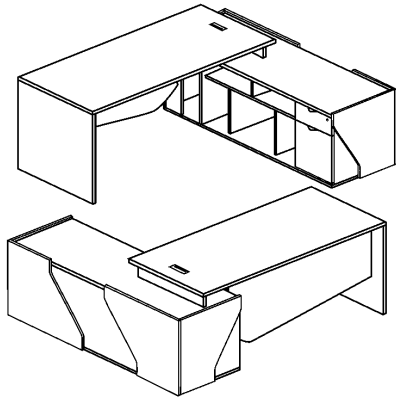

®

Reco

OFFICE CONCEPT

HM RCPT1600
Reception Counter

HIMA SERIES

**EXECUTIVE DESK
WITH EXTENSION**
HM ED2060
L2060 x W1836 x H750

**HIGH CABINET
WITH GLASS DOOR**
HM HC1915
L805 x W405 x H1915

CREDENZA
HM CDZ1600
L1600 x W400 x H825

TV BENCH
HM TV1600
L1600 x W400 x H522

RECEPTION COUNTER
HM RCPT1600
L1600 x W600 x H1060

MOBILE PEDESTAL
HM MP3
L405 x W485 x H530

COFFEE TABLE
HM CFT1260
L1200 x W600 x H450

SIDE COFFEE TABLE
HM CFT45
L450 x W450 x H450