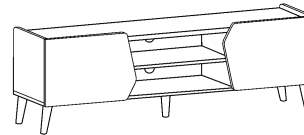

®

Reco

OFFICE CONCEPT

HM RCPT1600
Reception Counter

HIMA SERIES

**EXECUTIVE DESK
WITH EXTENSION**
HM ED2060
L2060 x W1836 x H750

**HIGH CABINET
WITH GLASS DOOR**
HM HC1915
L805 x W405 x H1915

CREDENZA
HM CDZ1600
L1600 x W400 x H825

TV BENCH
HM TV1600
L1600 x W400 x H522

RECEPTION COUNTER
HM RCPT1600
L1600 x W600 x H1060

MOBILE PEDESTAL
HM MP3
L405 x W485 x H530

COFFEE TABLE
HM CFT1260
L1200 x W600 x H450

SIDE COFFEE TABLE
HM CFT45
L450 x W450 x H450