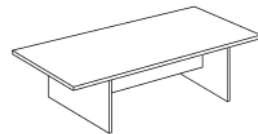

**Open Shelf Low Cabinet**

EV LC-80(OS)  
L800 W400 H825

**Swinging Door Low Cabinet**

EV LC-80 W  
L800 W400 H825

**Sliding Door Low Cabinet**

EV LC-80 S  
L800 W400 H825

**Medium Filing Cabinet**

EV FC-160W  
L800 W400 H1600

**Medium Cabinet with Glass Door**

EV GC-160  
L800 W400 H1600

**Round Conference Table**

EV R90      EV R120  
L900 W900 H750    L1200 W1200 H750

**Rectangular Conference Table**

EV RECT2412  
L2400 W1200 H750