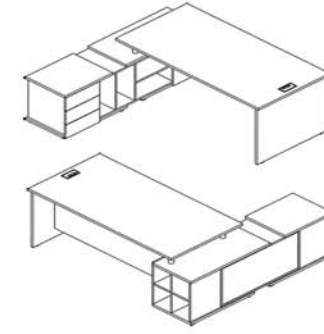

CAZANA

SERIES

- CZ RCPT1925 Reception Counter
- CZ CDZ2400 Credenza
- CZ CFT1260 Coffee Table
- CZ CFT645 Side Coffee Table

Reco® OFFICE CONCEPT

EXECUTIVE DESK WITH EXTENSION
CZ ED2040 (R)
L2040 X W1800 X H750

EXECUTIVE DESK WITH EXTENSION
CZ ED2040 (L)
L2040 X W1800 X H750

CREDENZA
CZ CDZ2400
L2400 X W400 X H875

TV CABINET
CZ TV1800
L1800 X W400 X H600

MOBILE PEDESTAL
CZ MP3
L405 X W485 X H530

COFFEE TABLE
CZ CFT1260
L1200 X W600 X H465

HIGH CABINET WITH GLASS DOOR
CZ HC1915
L800 X W410 X H1915

RECEPTION COUNTER
CZ RCPT1925
L1925 X W700 X H1085

SIDE COFFEE TABLE
CZ CFT645
L600 X W450 X H465

CAZANA

SERIES

*R & D and improvement are a continuous process and we reserve the right to change specification, design and material at anytime and without prior notice.