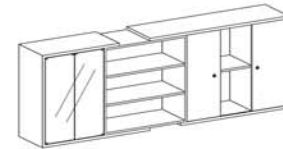

CAZANA

SERIES

- CZ RCPT1925 Reception Counter
- CZ CDZ2400 Credenza
- CZ CFT1260 Coffee Table
- CZ CFT645 Side Coffee Table

Reco® OFFICE CONCEPT

EXECUTIVE DESK WITH EXTENSION
CZ ED2040 (R)
L2040 X W1800 X H750

EXECUTIVE DESK WITH EXTENSION
CZ ED2040 (L)
L2040 X W1800 X H750

CREDENZA
CZ CDZ2400
L2400 X W400 X H875

TV CABINET
CZ TV1800
L1800 X W400 X H600

MOBILE PEDESTAL
CZ MP3
L405 X W485 X H530

COFFEE TABLE
CZ CFT1260
L1200 X W600 X H465

HIGH CABINET WITH GLASS DOOR
CZ HC1915
L800 X W410 X H1915

RECEPTION COUNTER
CZ RCPT1925
L1925 X W700 X H1085

SIDE COFFEE TABLE
CZ CFT645
L600 X W450 X H465

CAZANA

SERIES

*R & D and improvement are a continuous process and we reserve the right to change specification, design and material at anytime and without prior notice.