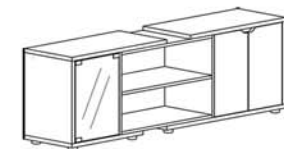

CAZANA

SERIES

- CZ RCPT1925 Reception Counter
- CZ CDZ2400 Credenza
- CZ CFT1260 Coffee Table
- CZ CFT645 Side Coffee Table

Reco® OFFICE CONCEPT

EXECUTIVE DESK WITH EXTENSION
CZ ED2040 (R)
L2040 X W1800 X H750

EXECUTIVE DESK WITH EXTENSION
CZ ED2040 (L)
L2040 X W1800 X H750

CREDENZA
CZ CDZ2400
L2400 X W400 X H875

TV CABINET
CZ TV1800
L1800 X W400 X H600

MOBILE PEDESTAL
CZ MP3
L405 X W485 X H530

COFFEE TABLE
CZ CFT1260
L1200 X W600 X H465

HIGH CABINET WITH GLASS DOOR
CZ HC1915
L800 X W410 X H1915

RECEPTION COUNTER
CZ RCPT1925
L1925 X W700 X H1085

SIDE COFFEE TABLE
CZ CFT645
L600 X W450 X H465

CAZANA

SERIES

*R & D and improvement are a continuous process and we reserve the right to change specification, design and material at anytime and without prior notice.