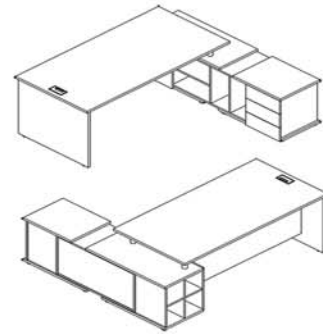

CAZANA

SERIES

- CZ RCPT1925 Reception Counter
- CZ CDZ2400 Credenza
- CZ CFT1260 Coffee Table
- CZ CFT645 Side Coffee Table

Reco® OFFICE CONCEPT

EXECUTIVE DESK WITH EXTENSION
CZ ED2040 (R)
L2040 X W1800 X H750

EXECUTIVE DESK WITH EXTENSION
CZ ED2040 (L)
L2040 X W1800 X H750

CREDENZA
CZ CDZ2400
L2400 X W400 X H875

TV CABINET
CZ TV1800
L1800 X W400 X H600

MOBILE PEDESTAL
CZ MP3
L405 X W485 X H530

COFFEE TABLE
CZ CFT1260
L1200 X W600 X H465

HIGH CABINET WITH GLASS DOOR
CZ HC1915
L800 X W410 X H1915

RECEPTION COUNTER
CZ RCPT1925
L1925 X W700 X H1085

SIDE COFFEE TABLE
CZ CFT645
L600 X W450 X H465

CAZANA

SERIES

*R & D and improvement are a continuous process and we reserve the right to change specification, design and material at anytime and without prior notice.